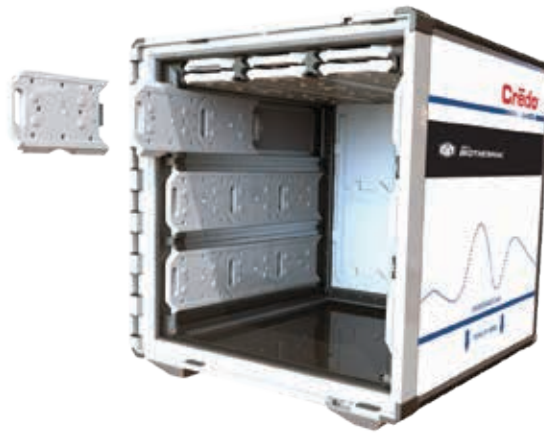

### WHY CHOOSE CRĒDO™ ON DEMAND?

- Durable passive temperature-controlled system that is less costly than active systems, easy implementation
- Global availability, convenient pick-up and drop-off locations
- Pre-conditioning available for quick 'load and go'
- Flexible daily rentals available (minimum 6 days)
- Two options available, Crēdo Xtreme™ for volumes upto 807L, or Crēdo™ Cargo for volumes up to 1686L